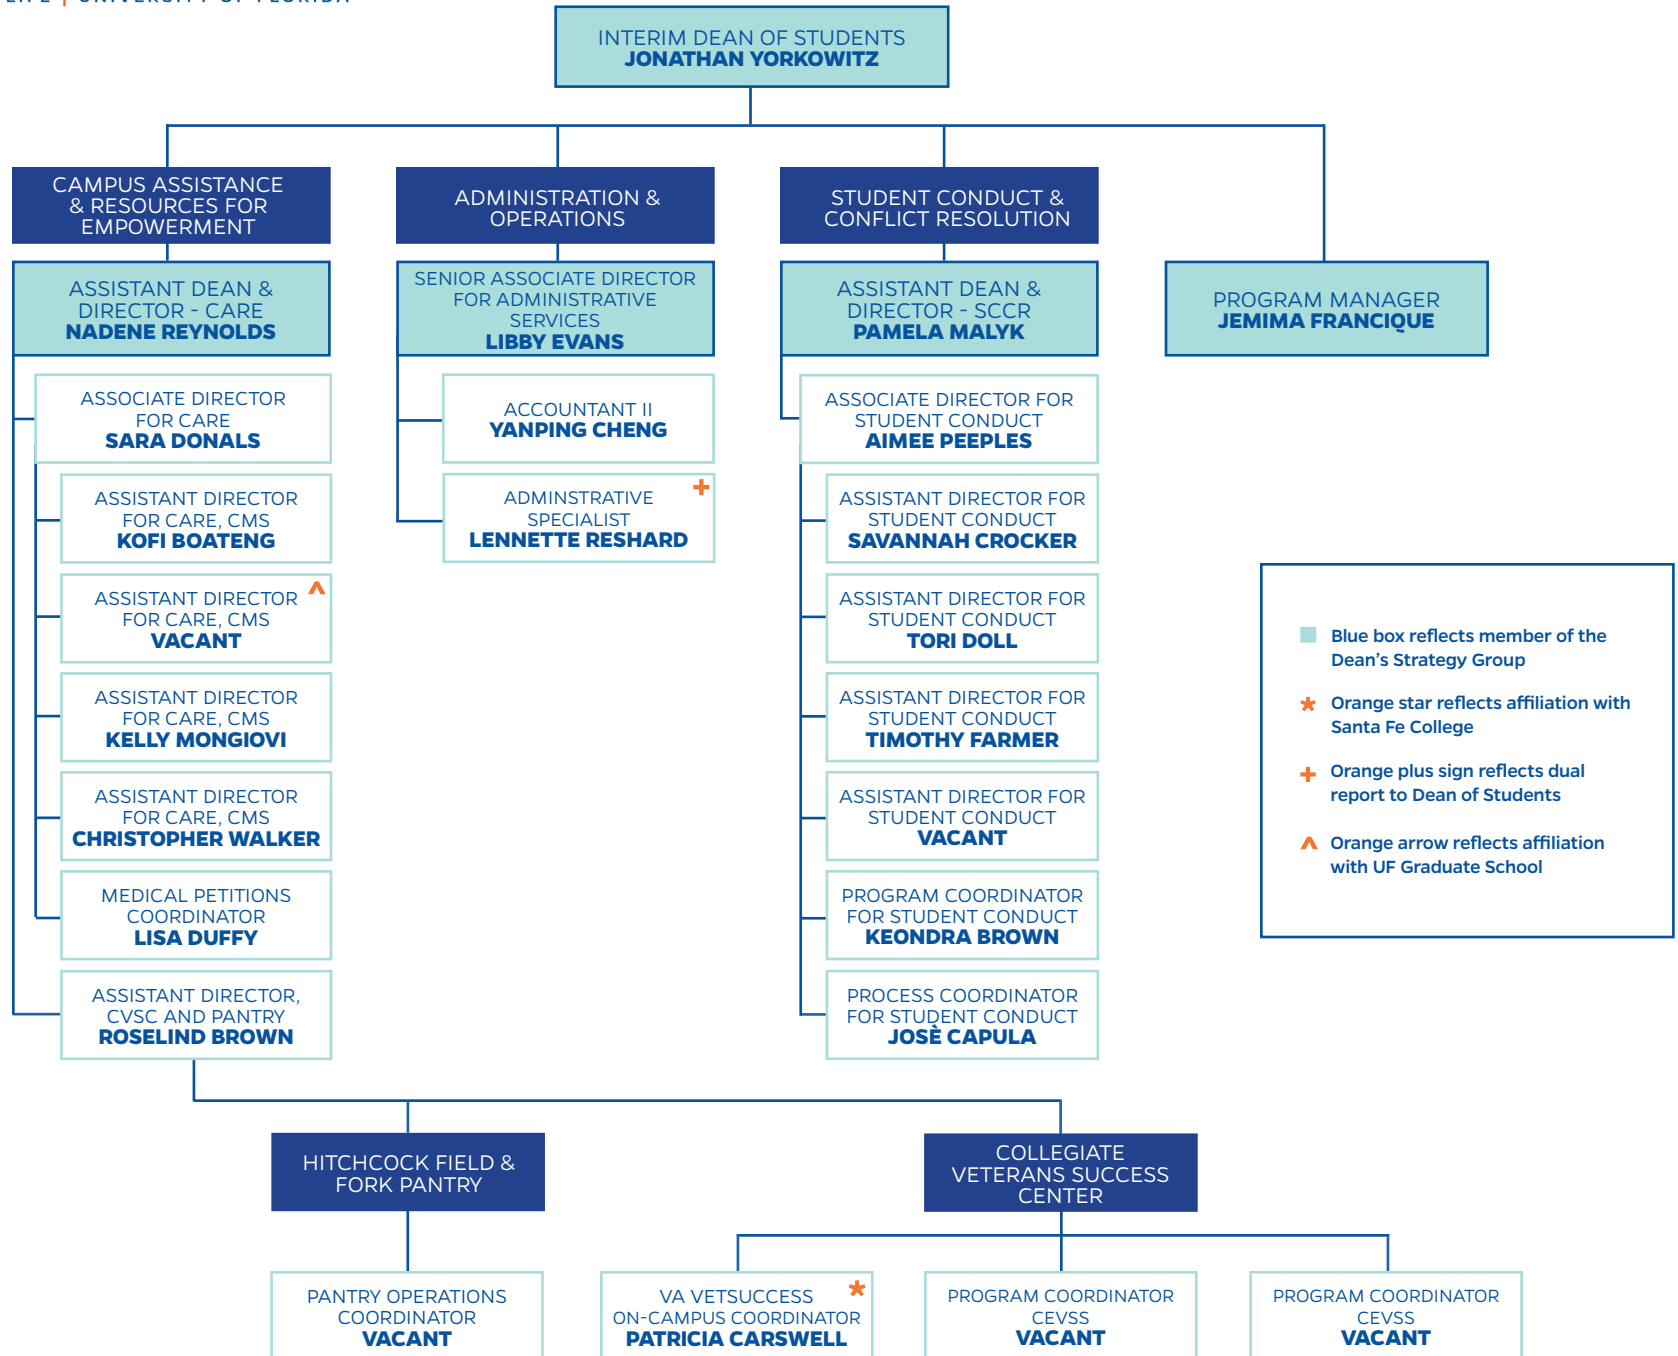

DEAN OF STUDENTS OFFICE

STUDENT LIFE | UNIVERSITY OF FLORIDA

- Blue box reflects member of the Dean's Strategy Group
- ★ Orange star reflects affiliation with Santa Fe College
- + Orange plus sign reflects dual report to Dean of Students
- ▲ Orange arrow reflects affiliation with UF Graduate School