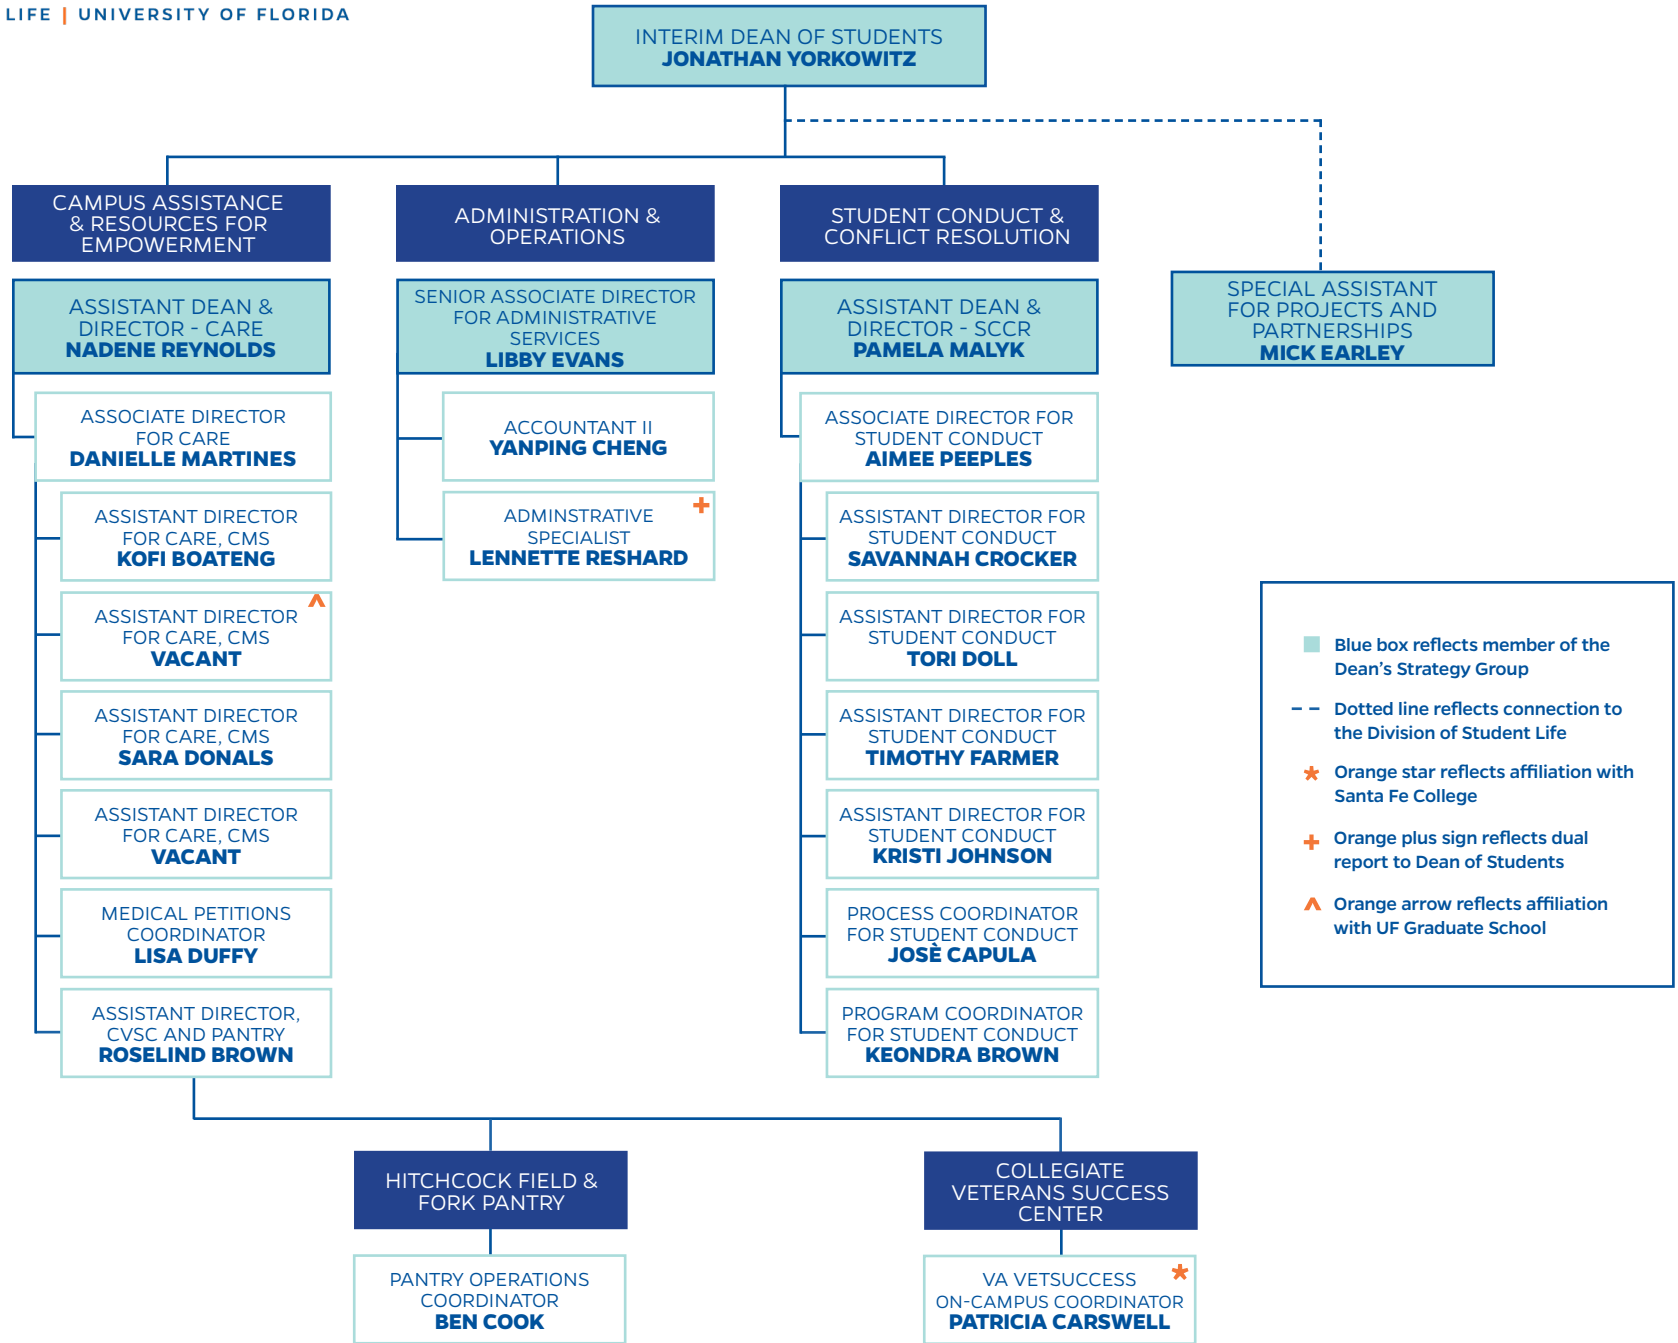

DEAN OF STUDENTS OFFICE

STUDENT LIFE | UNIVERSITY OF FLORIDA

- Blue box reflects member of the Dean's Strategy Group
- - Dotted line reflects connection to the Division of Student Life
- ★ Orange star reflects affiliation with Santa Fe College
- + Orange plus sign reflects dual report to Dean of Students
- ▲ Orange arrow reflects affiliation with UF Graduate School