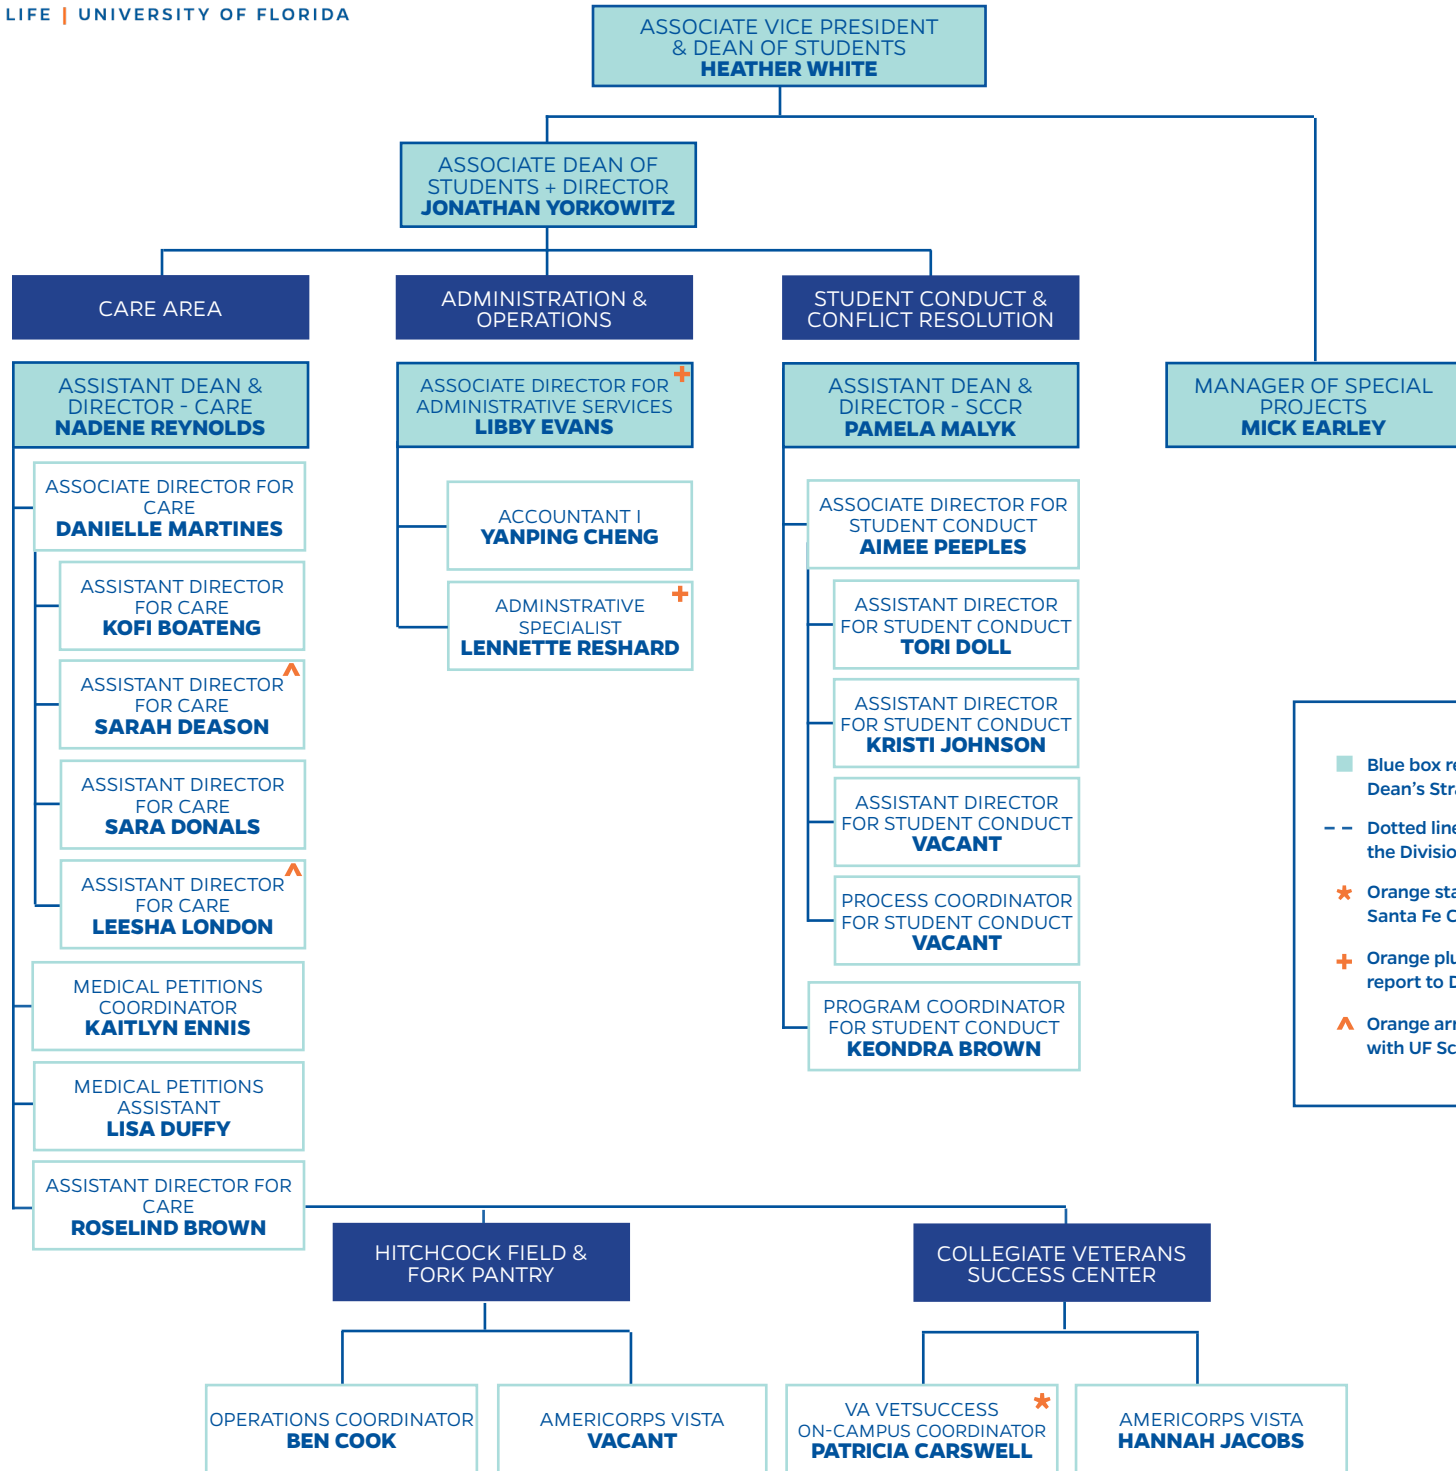

# DEAN OF STUDENTS OFFICE

STUDENT LIFE | UNIVERSITY OF FLORIDA

- Blue box reflects member of the Dean's Strategy Group
- - Dotted line reflects connection to the Division of Student Life
- ★ Orange star reflects affiliation with Santa Fe College
- + Orange plus sign reflects dual report to Dean of Students
- ▲ Orange arrow reflects affiliation with UF Screen, Test & Protect