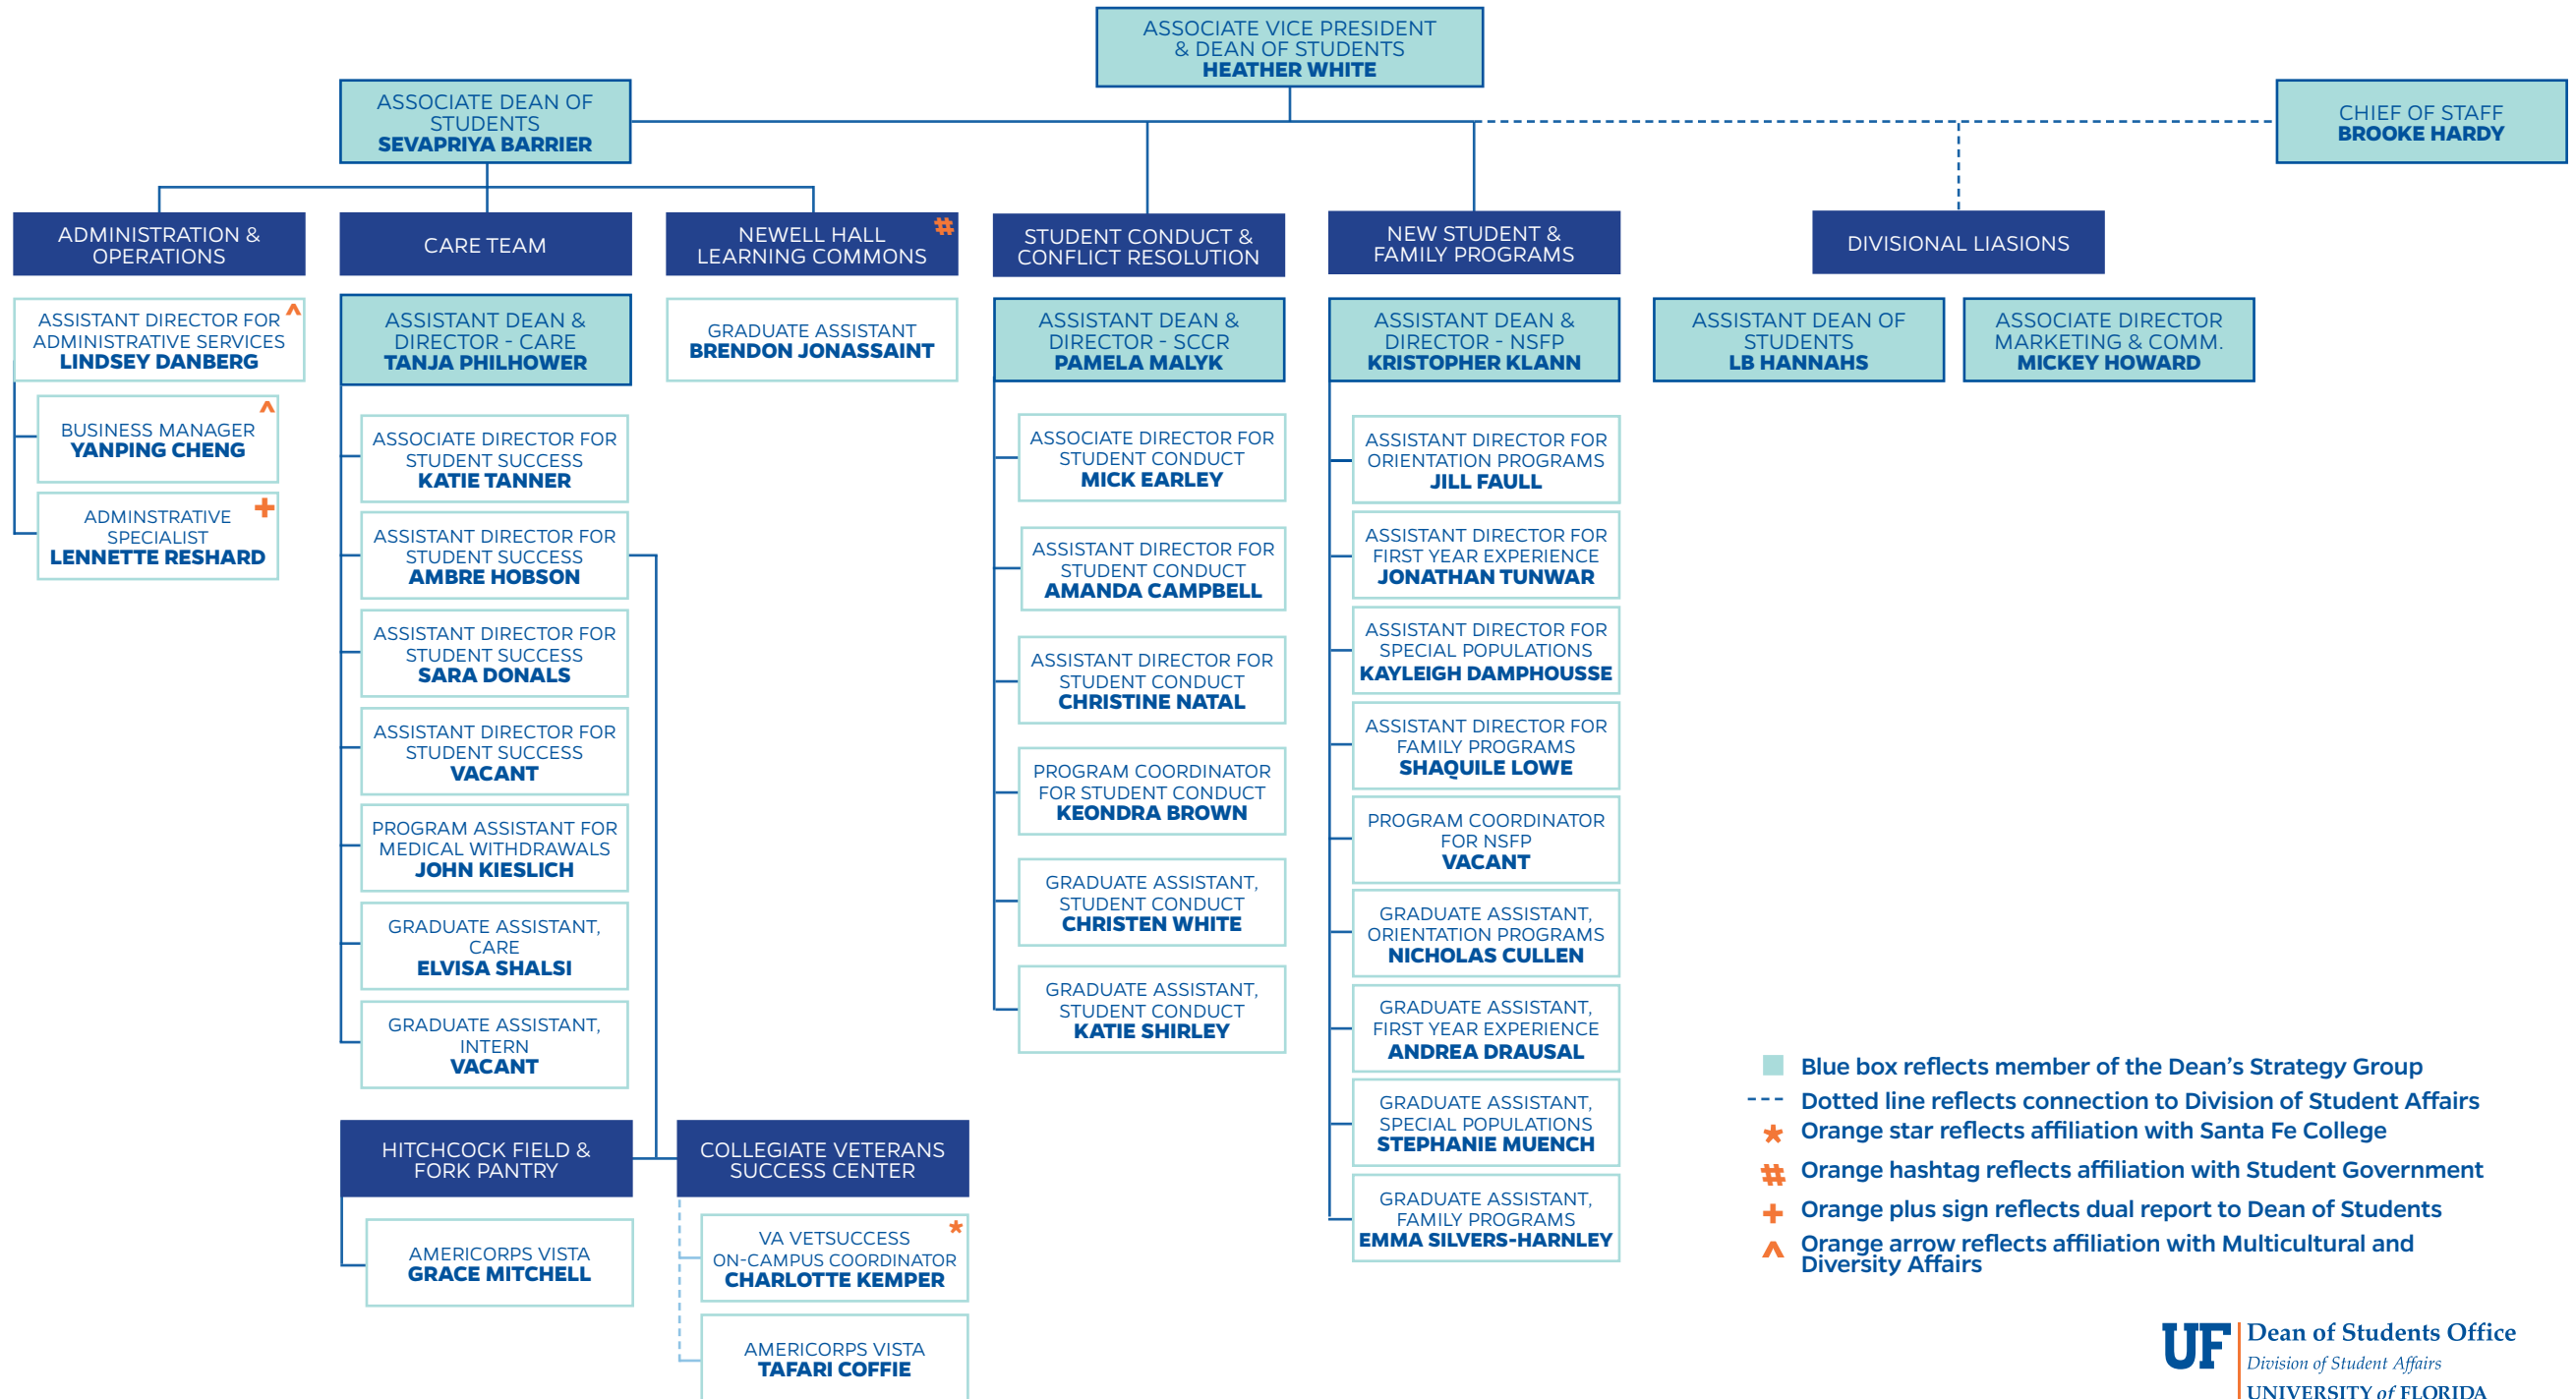

DEAN OF STUDENTS OFFICE ORGANIZATIONAL CHART

- Blue box reflects member of the Dean's Strategy Group
- Dotted line reflects connection to Division of Student Affairs
- ★ Orange star reflects affiliation with Santa Fe College
- # Orange hashtag reflects affiliation with Student Government
- + Orange plus sign reflects dual report to Dean of Students
- ^ Orange arrow reflects affiliation with Multicultural and Diversity Affairs